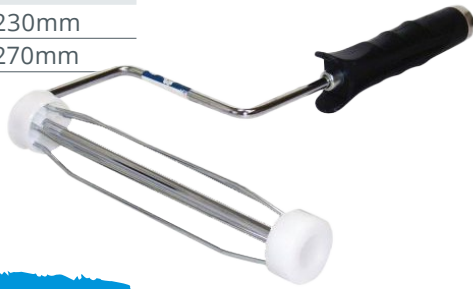

Heavy Duty Roller Frame

- 5 wire cage frame with 8mm shank
- Universal pole threaded handle
- Reinforcing bands on handles to stop twisting

ITEM CODE	WIDTH
N-1049	230mm
N-1056	270mm